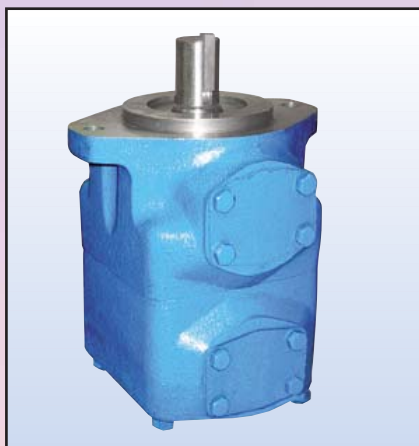

## New Products

**IFP T6E / T6EC / T6ED  
Vane Pumps**

**T7 Series  
coming  
soon**

**Pumps & Parts Available  
T6C / T6CC / T6D / T6DC  
NEW T6E / T6EC / T6ED**

**IFP 50M  
Vane Motors**

**Motors & Parts Available  
All Ring Sizes:  
220 - 255 - 300**

**IFP 50V  
Vane Pumps**

**Pumps & Parts Available  
All Ring Sizes:  
72 - 85 - 100 - 109**

Visit our updated Website at [www.intlfpa.com](http://www.intlfpa.com) to view full technical catalog c/w specifications