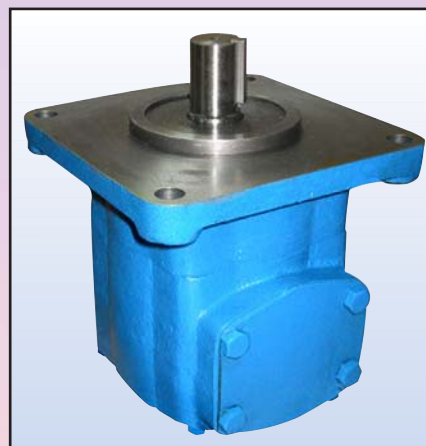

## New Products

**IFP T6E / T6EC / T6ED  
Vane Pumps**

**T7 Series  
coming  
soon**

**Pumps & Parts Available  
T6C / T6CC / T6D / T6DC  
NEW T6E / T6EC / T6ED**

**IFP 50M  
Vane Motors**

**Motors & Parts Available  
All Ring Sizes:  
220 - 255 - 300**

**IFP 50V  
Vane Pumps**

**Pumps & Parts Available  
All Ring Sizes:  
72 - 85 - 100 - 109**

Visit our updated Website at [www.intlfpa.com](http://www.intlfpa.com) to view full technical catalog c/w specifications