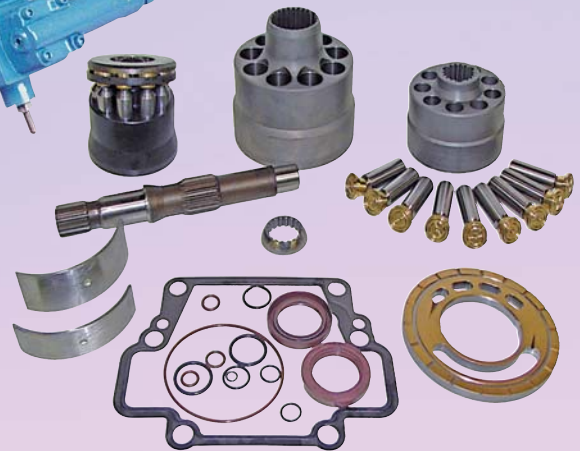

# Variable Volume Piston Pumps

UNITS AND PARTS  
AVAILABLE FROM  
STOCK  
SAME DAY SHIPPING!

★ **Q.C. Assured**  
**PARTS PROGRAM**  
**AVAILABLE FROM**  
**STOCK**

- PVB SERIES
- PVQ SERIES
- PVE SERIES
- PVH SERIES
- MFB SERIES
- TA19 SERIES

**FOLLOWING PARTS PROGRAM AVAILABLE FROM FACTORY PRODUCTION**

**REXROTH SERIES**

A4VSO 125 / 180 / 250, A7VO 200 / 250  
A10VSO/A10VO 28 / 45 / 71 / 100 / 140  
A2F 55 / 80 / 107 / 160 / 180, A2FO 107 / 125  
A4VG 40 / 56 / 71 / 90 / 125  
A6V/A6VM 55 / 80 / 107 / 160  
A7V/A7VO 55 / 80 / 107 / 160  
A8V/A8VO 55 / 80 / 107 / 160