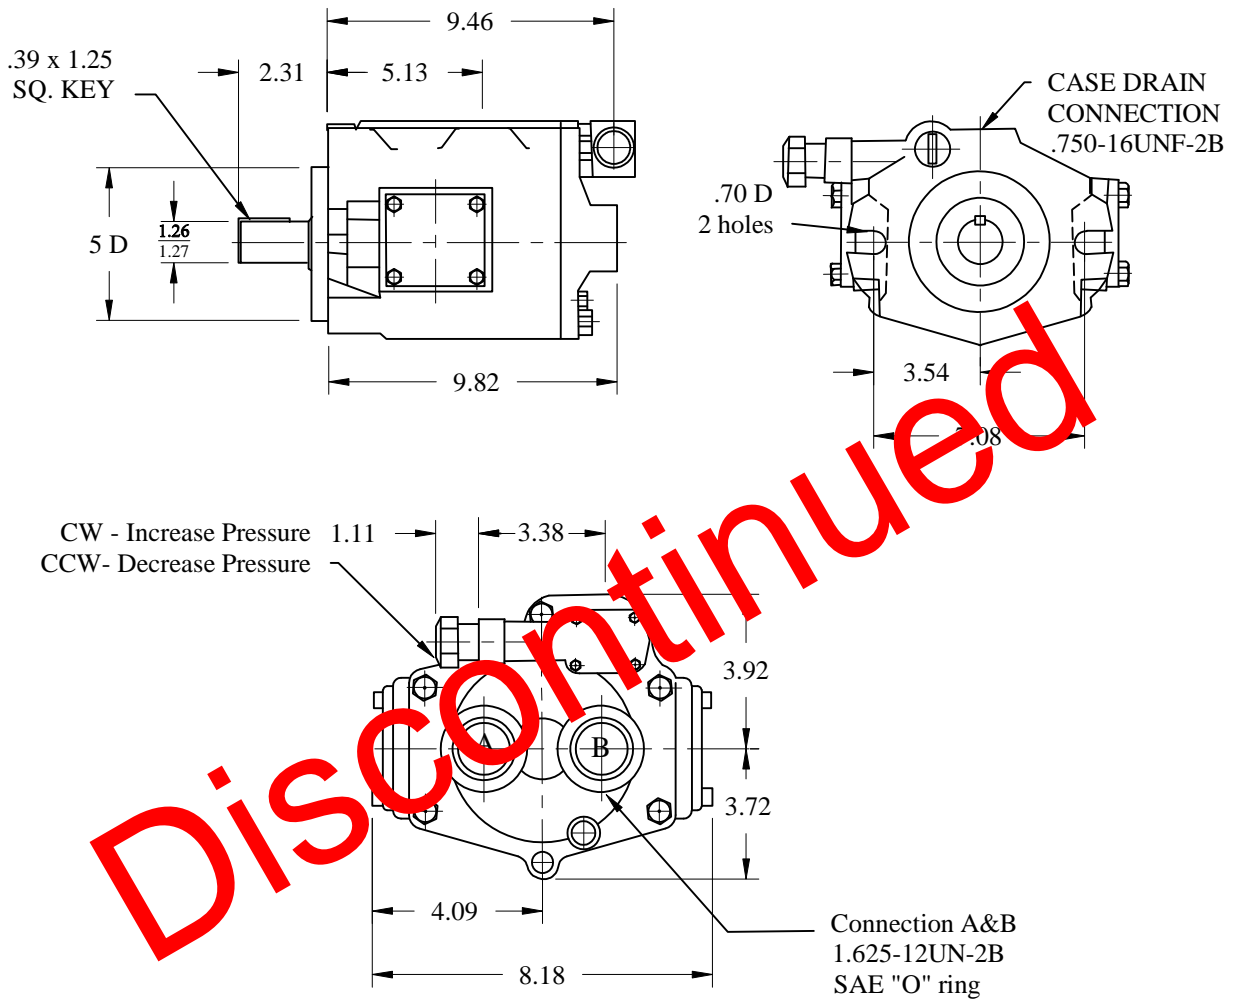

IFP PVBQ20/PVBQ29 INSTALLATION DIMENSIONS

Rotation	Oil port	
	Inlet/Outlet	
R.H	A	B
L.H	B	A

Bracket mount available
Part Nbr- IFB-C
(See Page J1.1)