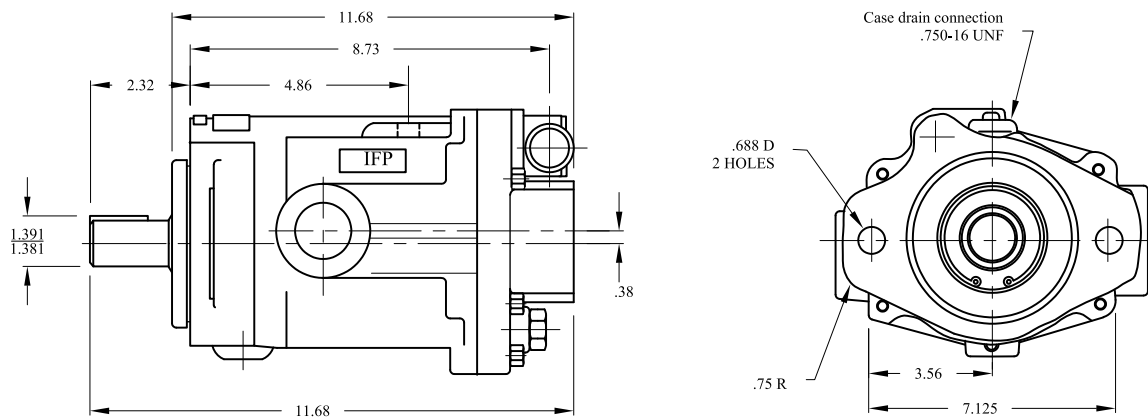

# IFP PVB 45A INSTALLATION DIMENSIONS

DIMENSION (INCHES)

Bracket mount available  
Part NBR- IFB-C  
(See Page J1.1)