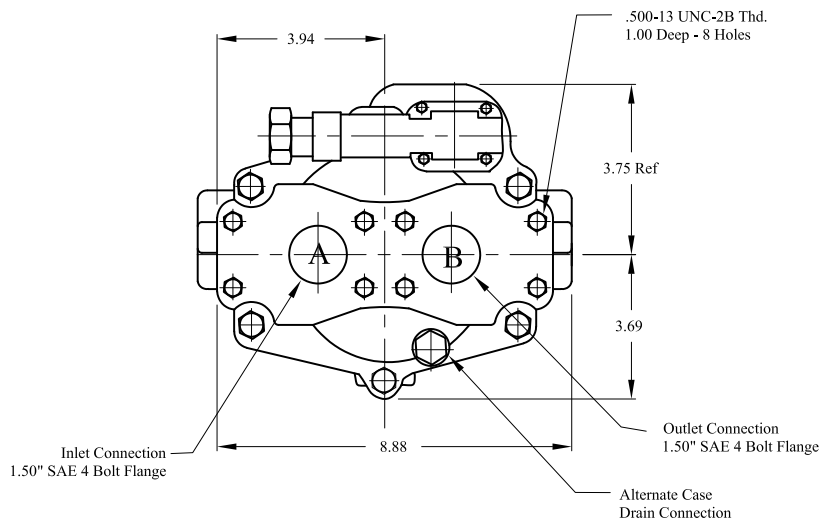

# IFP PVB 45A INSTALLATION DIMENSIONS

DIMENSION (INCHES)

Bracket mount available  
Part NBR- IFB-C  
(See Page J1.1)