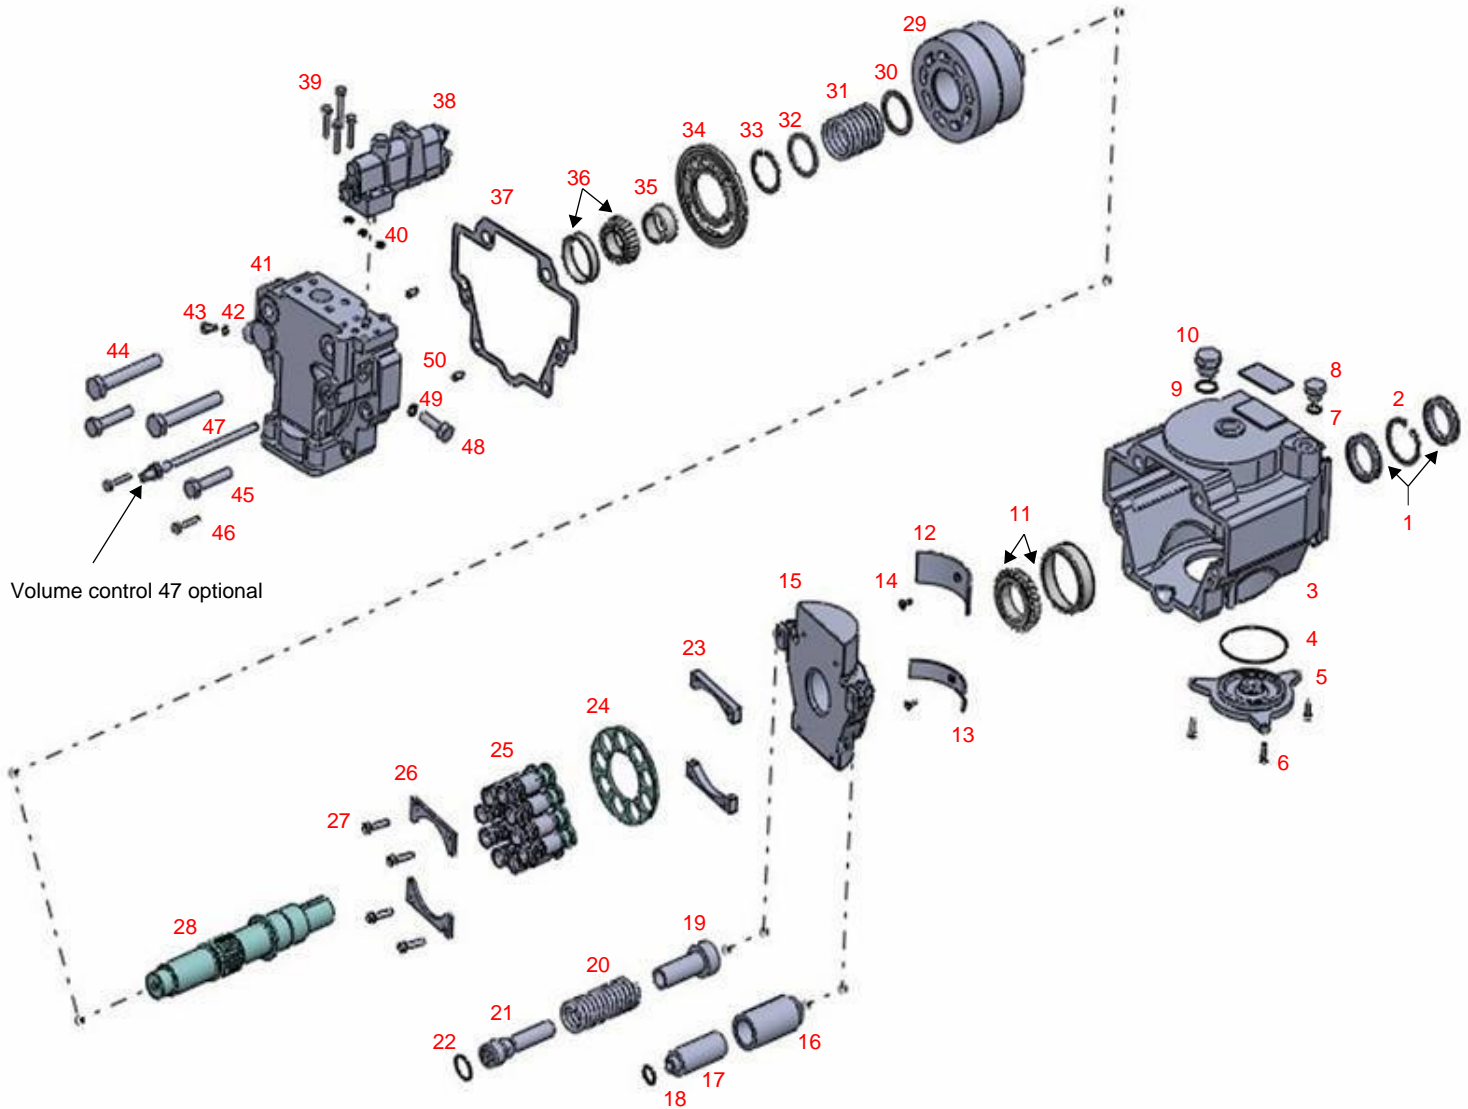

PVH PISTON PUMP PARTS DRAWING

Rotating Group Assembly

Bearing Kit