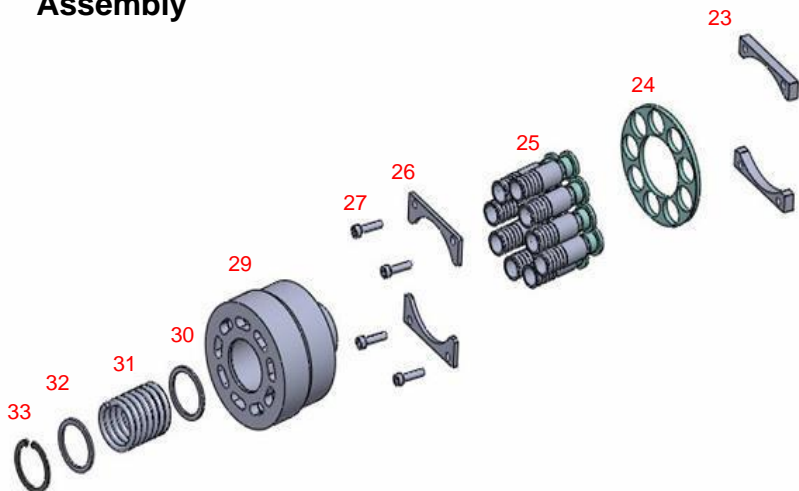

PVH PISTON PUMP PARTS DRAWING

Rotating Group Assembly

Bearing Kit